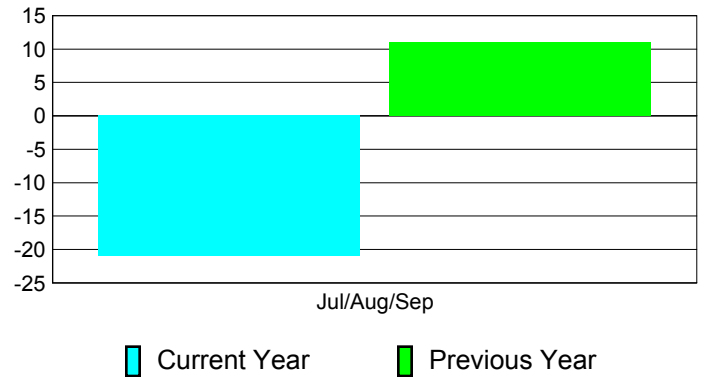

Membership Results
2012-2013

Membership
2011-2012

Month	Net Memb Goal	Actual New Memb	Actual Dropped Memb	Gain/Loss of Memb	Gain/Loss of Memb
Jul/Aug/Sep	64	64	-85	-21	11
Totals	64	64	-85	-21	11

Membership Results 2012-2013

Goal, New, Dropped, Gain/Loss

Comparison of Membership Gain/Loss

Current Year Compared to the Previous Year

Gender Comparison 2012-2013

Jul/Aug/Sep

■ Male ■ Female