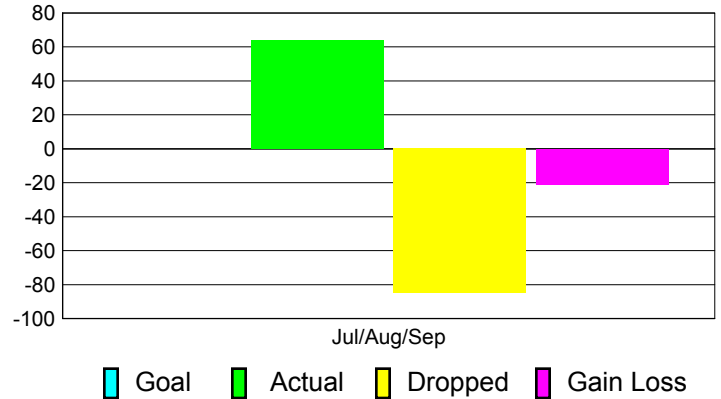

Membership Results 2012-2013

Goal, New, Dropped, Gain/Loss

Comparison of Membership Gain/Loss

Current Year Compared to the Previous Year