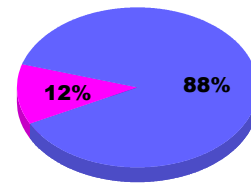

Membership Results
2012-2013

Membership
2011-2012

Month	Net Memb Goal	Actual New Memb	Actual Dropped Memb	Gain/Loss of Memb	Gain/Loss of Memb
Jul/Aug/Sep	64	64	-85	-21	11
Totals	64	64	-85	-21	11

Membership Results 2012-2013

Goal, New, Dropped, Gain/Loss

Comparison of Membership Gain/Loss

Current Year Compared to the Previous Year

Gender Comparison 2012-2013

Jul/Aug/Sep

■ Male ■ Female